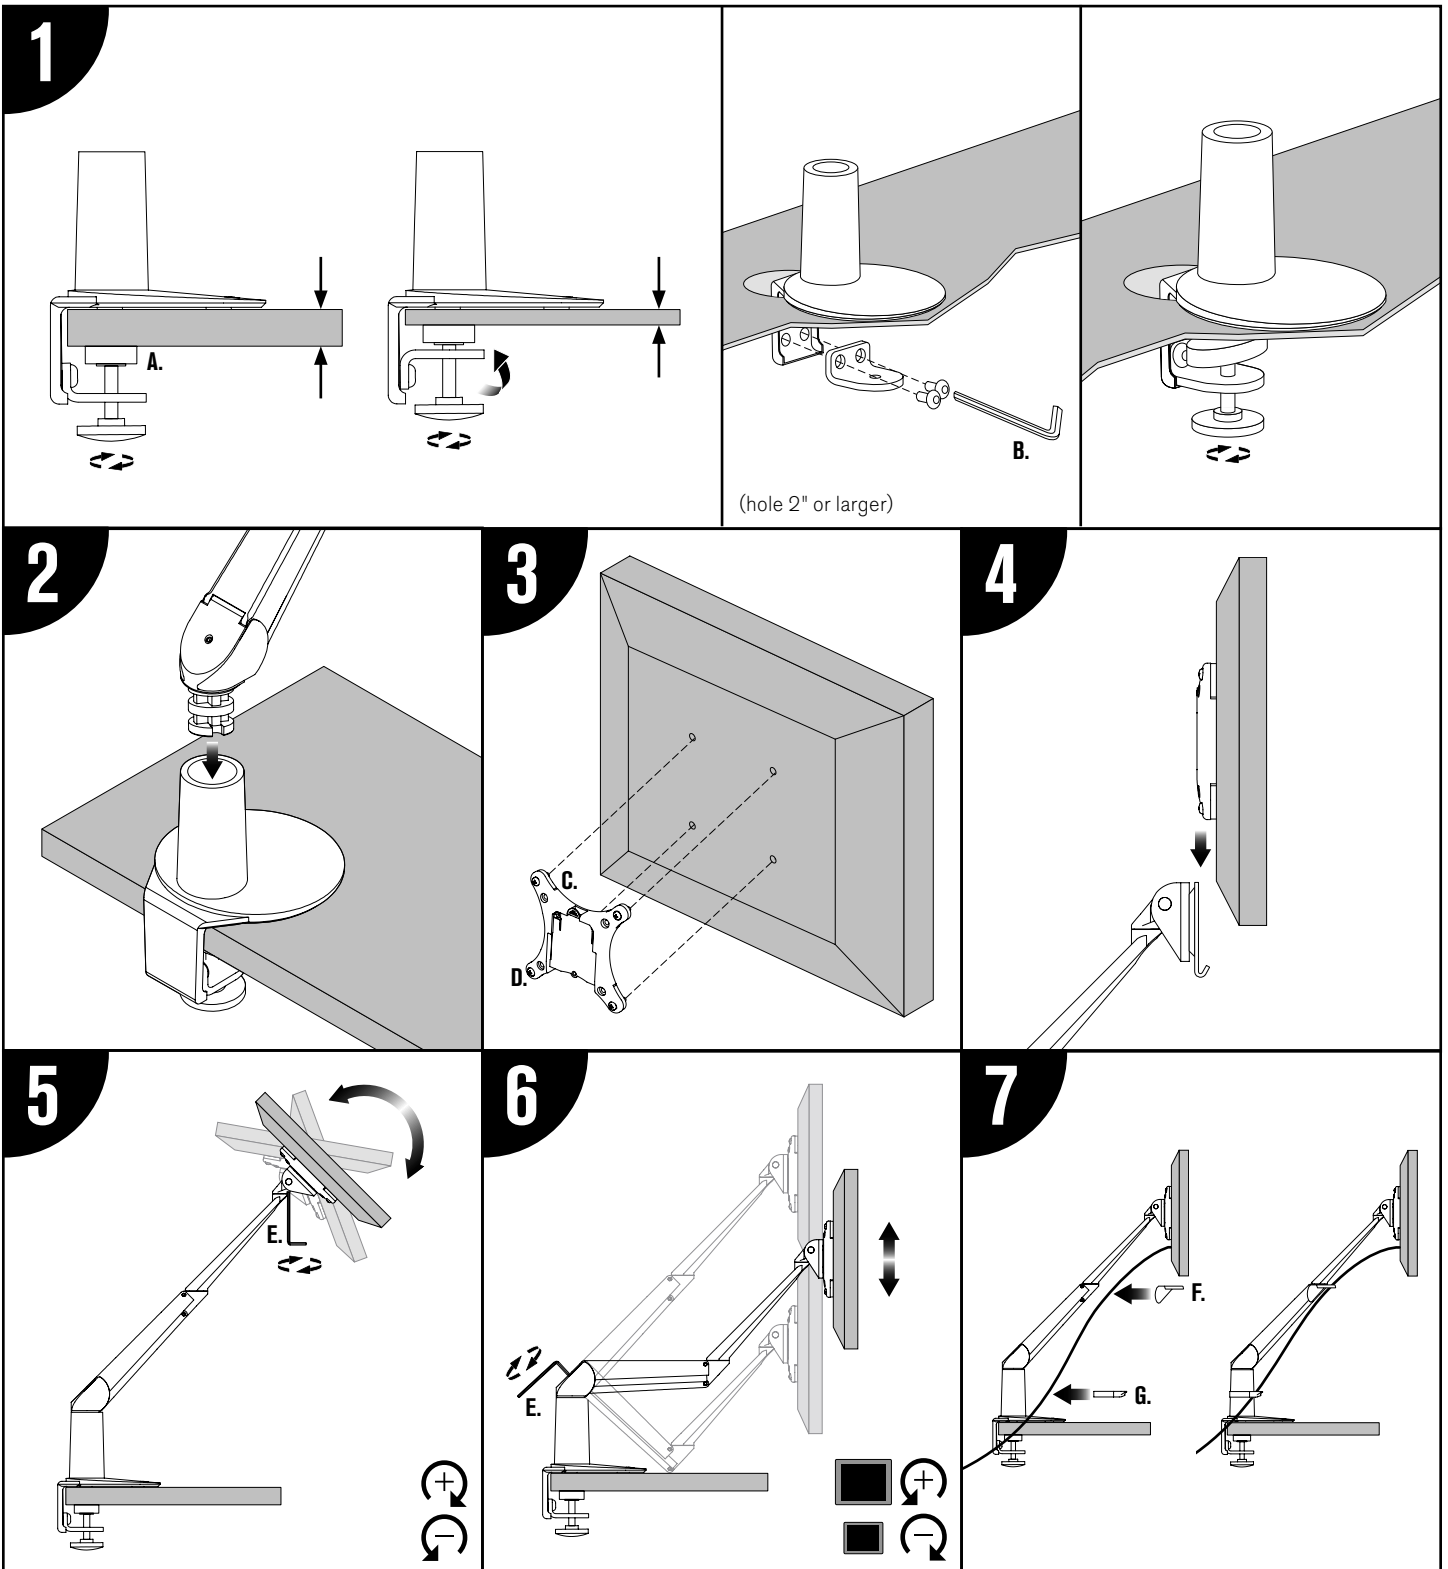

EVO™ Installation Instructions

www.LCDarms.com | 800.524.2744

INNOVATIVE