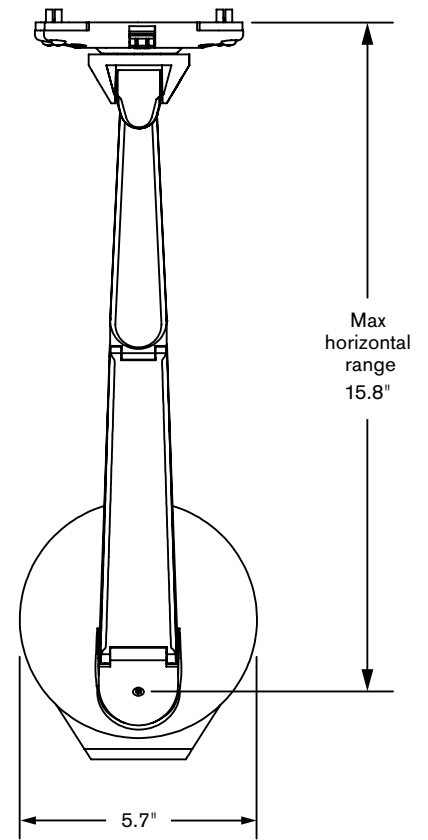

EVO™

Specifications

- Vertical range:**..... 18"
- Horizontal range:**..... 15.8"
- Rotation:**..... 360 degrees at three joints
- Monitor tilt:**..... 185 degrees
- Monitor pivot:**..... Landscape to portrait
- Monitor compatibility:**..... VESA® MIS-D, 100/75, C compliant
- Cable management:**..... Cables are clipped beneath arm
- Mounting options:**..... Desk Clamp (2" thickness or less)
Grommet Mount (2" or larger)
- Monitor weight/model number:**..... 6 - 13 lbs (5545-250-FM-SC)
13 - 21 lbs (5545-450-FM-SC)