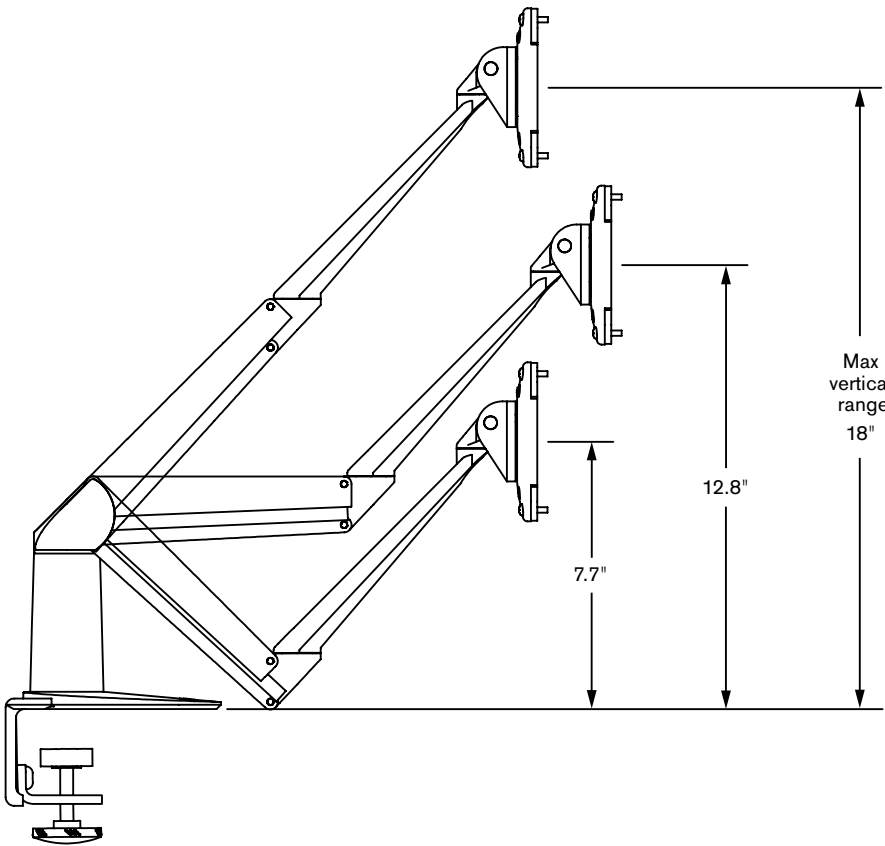

EVO™

Specifications

- Vertical range:**..... 18"
- Horizontal range:**..... 15.8"
- Rotation:**..... 360 degrees at three joints
- Monitor tilt:**..... 185 degrees
- Monitor pivot:**..... Landscape to portrait
- Monitor compatibility:**..... VESA® MIS-D, 100/75, C compliant
- Cable management:**..... Cables are clipped beneath arm
- Mounting options:**..... Desk Clamp (2" thickness or less)
Grommet Mount (2" or larger)
- Monitor weight/model number:**..... 6 - 13 lbs (5545-250-FM-SC)
13 - 21 lbs (5545-450-FM-SC)